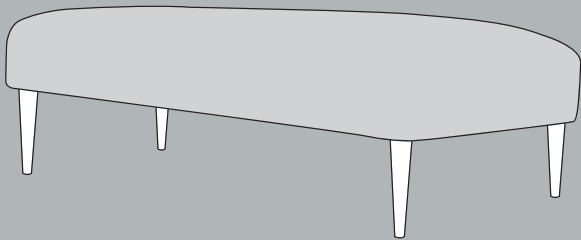

Harlow Leather Footstool

H: 36cm W: 106cm D: 65cm
Weight: 14.5kg

FOOT OPTIONS:

GOLD

CHROME

BLACK

Dimensions: Height x Width x Depth

Please note: All dimensions are approximate. Allow tolerance of +/- 2.5cm.
Colours represented are to be used as a guide only. Please refer to manufacturers swatch for a more accurate colour match.